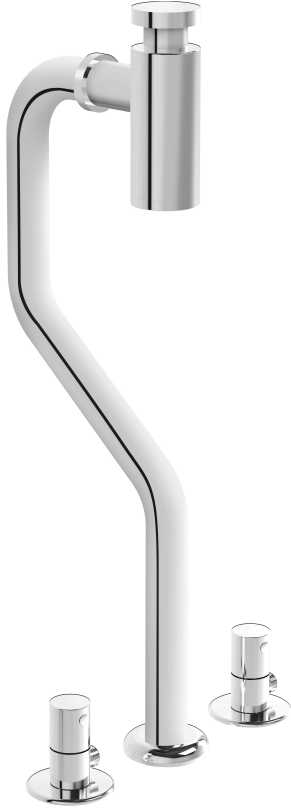

# VitrA

**Special syphon for monoblock Basin**

Product Code: A45157

Collection: Origin

## Technical Specifications

Brand	VitrA
Colour	Chrome
Series	Origin